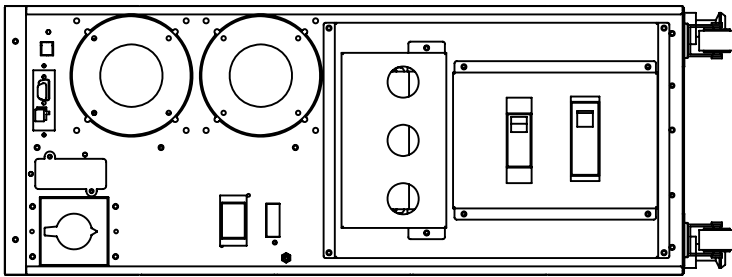

**Vault 6000T UPS Dimensional Drawings**  
(All dimensions in millimeters / inches)

700 / 27.56

587.20 / 23.12

257.80 / 10.15

651.60 / 25.65

700 / 27.56