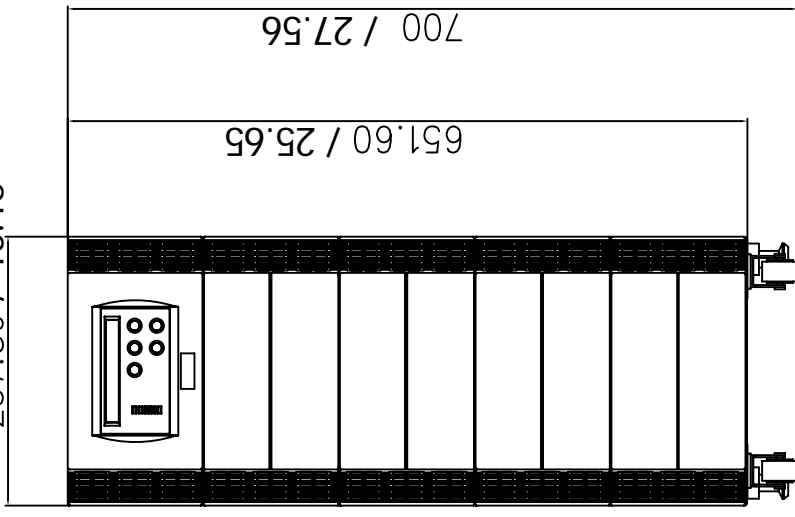

**Vault 6000T UPS Dimensional Drawings**  
(All dimensions in millimeters / inches)

700 / 27.56

587.20 / 23.12

257.80 / 10.15

651.60 / 25.65

700 / 27.56