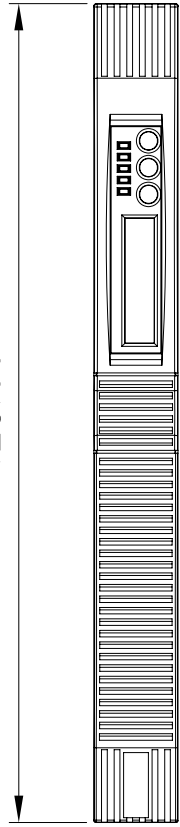

526.3

### UPS PRODUCT INFORMATION

Vault 700RM & 1000RM 1U Dimensions (mm)

428.00

44.00